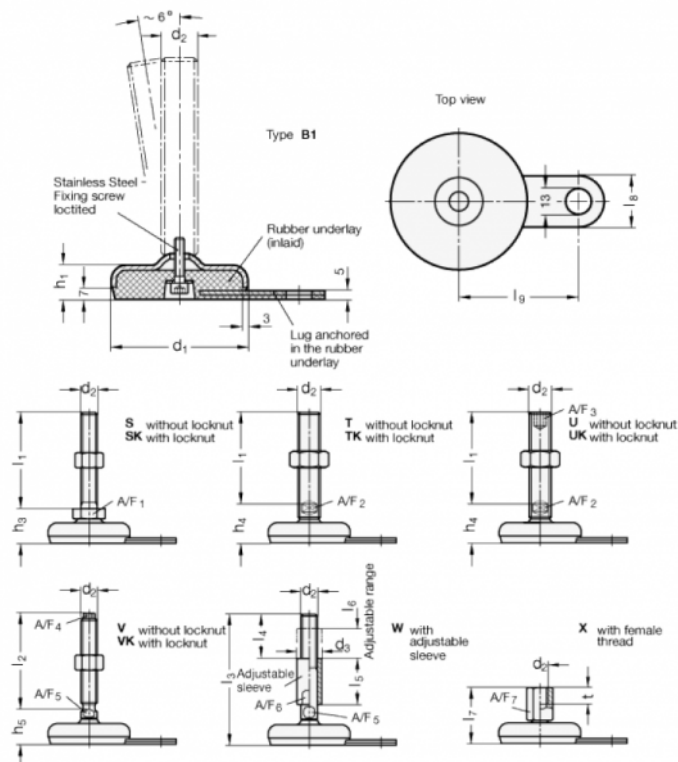

Article number: 2033100M20125B1TK  
 Description: E+G levelling foot  
 GN 33-100-M20-125-B1-TK, Stainless steel  
 Note: TK With nut, Wrench flat at the bottom

## Measures

- A/F2 = 15
- d1 = 100
- d2 = M20
- h1 = 21
- h4 = 36
- l1 = 125
- l8 = 30
- l9 = 80